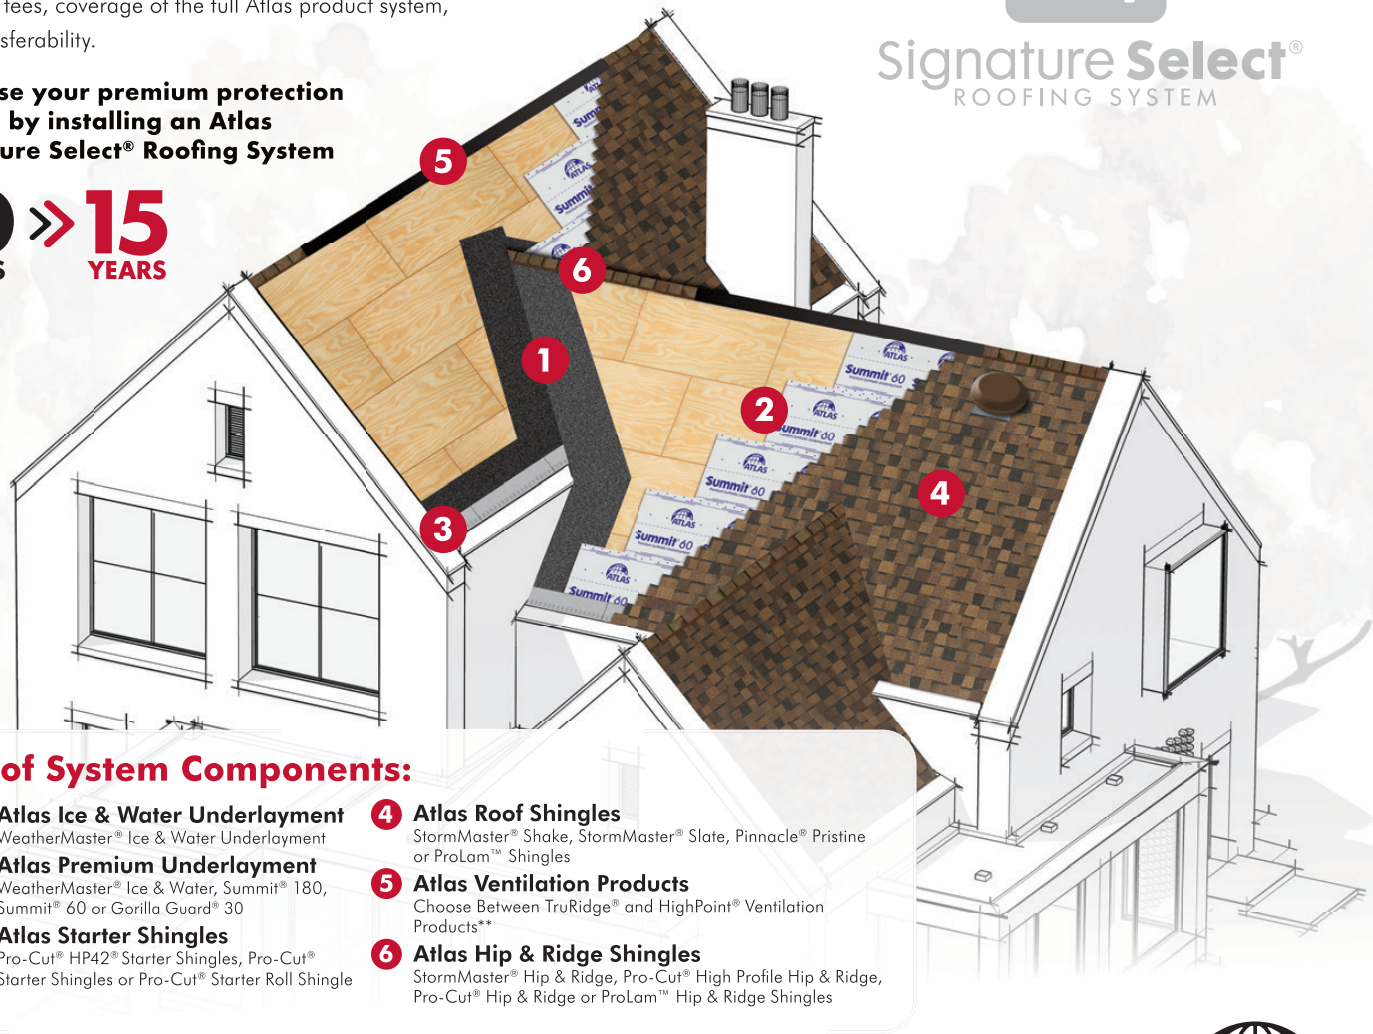

Pinnacle® Pristine

High Performance Meets Lasting Beauty

Atlas Pinnacle® Pristine architectural shingles offer stunning color that lasts. With protection against damaging high winds and black streaks caused by algae, you're investing in a roofing system that has lasting curb appeal, and the peace of mind that comes with it.

Colors	Limited Warranty**	Algae Resistance*	Signature Select Eligible¹
16	Lifetime	Scotchgard™ Protector	Yes

Demand Peak Coverage

When you install an Atlas Signature Select® roofing system¹, all the components are designed for and backed by the industry's best warranty coverage.

Unlike many other roofing warranties that over promise and under deliver, Atlas packs value and assurance into an enhanced premium protection period, which includes non-prorated labor and materials, tear-off and disposal fees, coverage of the full Atlas product system, and transferability.

Increase your premium protection period by installing an Atlas Signature Select® Roofing System

10 >> **15**
YEARS YEARS

Roof System Components:

- **1 Atlas Ice & Water Underlayment**
  WeatherMaster® Ice & Water Underlayment
- **2 Atlas Premium Underlayment**
  WeatherMaster® Ice & Water, Summit® 180, Summit® 60 or Gorilla Guard® 30
- **3 Atlas Starter Shingles**
  Pro-Cut® HP42® Starter Shingles, Pro-Cut® Starter Shingles or Pro-Cut® Starter Roll Shingle
- **4 Atlas Roof Shingles**
  StormMaster® Shake, StormMaster® Slate, Pinnacle® Pristine or ProLam™ Shingles
- **5 Atlas Ventilation Products**
  Choose Between TruRidge® and HighPoint® Ventilation Products**
- **6 Atlas Hip & Ridge Shingles**
  StormMaster® Hip & Ridge, Pro-Cut® High Profile Hip & Ridge, Pro-Cut® Hip & Ridge or ProLam™ Hip & Ridge Shingles

* In order to qualify for the Atlas Lifetime Algae Resistance Limited Warranty against black streaks caused by Scotchgard™ Protector.
** Refer to the Atlas Roofing Limited Shingle Warranty for all coverage requirements.
*** Warning: For proper ventilation and performance, **do not mix multiple types of exhaust vents to vent the same attic space.** The picture is for illustration purposes only. A valid system warranty will cover only one type of exhaust vent per attic area.
¹ Refer to the Atlas Signature Select® Limited Warranty for all system coverage requirements.
Scotchgard and the Scotchgard Protector logo, including the Plaid design and 3M logo, are all trademarks of 3M.

#AtlasProtects
AtlasRoofing.com