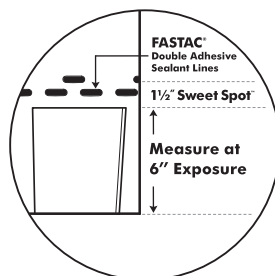

Bigger, Faster, Better

A bigger shingle means better protection, faster installation, and stunning curb appeal.

The high performance shingle design in HP42™ shingles provides more coverage due to a wider and taller format, displaying a greater exposure of our designer shingles.

Pinnacle shingles with HP42® technology feature the Sweet Spot™ nailing area and double FASTAC® sealant line, ensuring your shingles will stay put for a more secure seal and enhanced wind protection up to 130 mph.